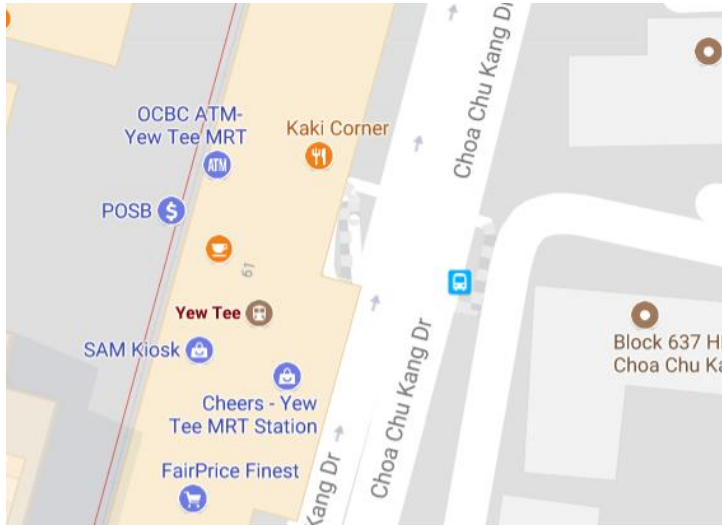

Action Asia Events - Shuttle Bus Transport

Pasir Ris MRT

Action Asia Events - Shuttle Bus Transport

Paya Lebar MRT

Action Asia Events - Shuttle Bus Transport

Yishun MRT

Action Asia Events - Shuttle Bus Transport

Yew Tee MRT

Action Asia Events - Shuttle Bus Transport

Jurong East MRT

Action Asia Events - Shuttle Bus Transport

Boon Lay MRT

Action Asia Events - Shuttle Bus Transport

Vivocity MRT