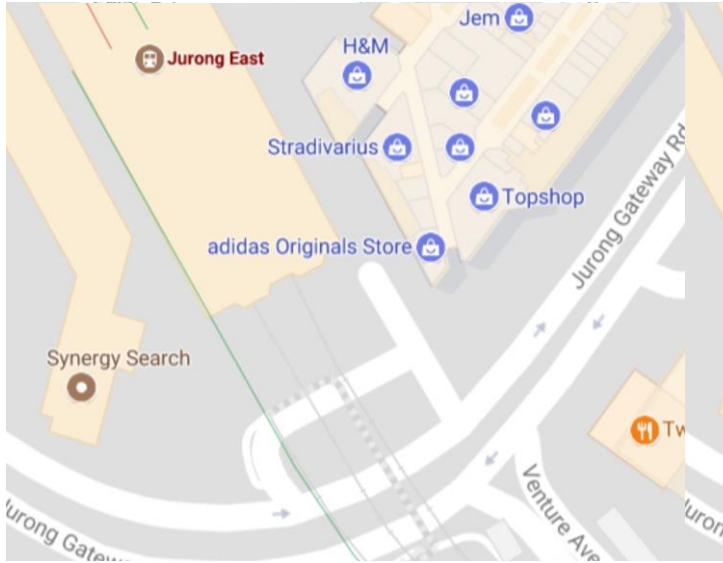

Action Asia Events - Shuttle Bus Transport

Pasir Ris MRT

Action Asia Events - Shuttle Bus Transport

Paya Lebar MRT

Action Asia Events - Shuttle Bus Transport

Yishun MRT

Action Asia Events - Shuttle Bus Transport

Yew Tee MRT

Action Asia Events - Shuttle Bus Transport

Jurong East MRT

Action Asia Events - Shuttle Bus Transport

Boon Lay MRT

Action Asia Events - Shuttle Bus Transport

Vivocity MRT